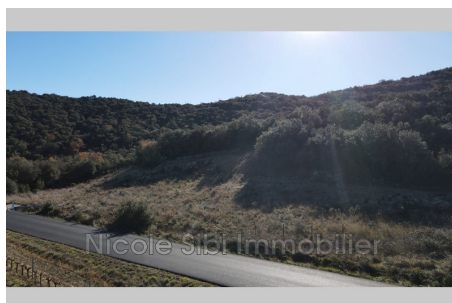

View : Campagne

Amenities :

calm

Fees and charges :

3 000 € fees included

Farmland Lansac

Agricultural land of approximately 3050 m², fallow and next to the road. Ref. : 891V174T - Mandat n°593

30/04/2024 - Prix T.T.C