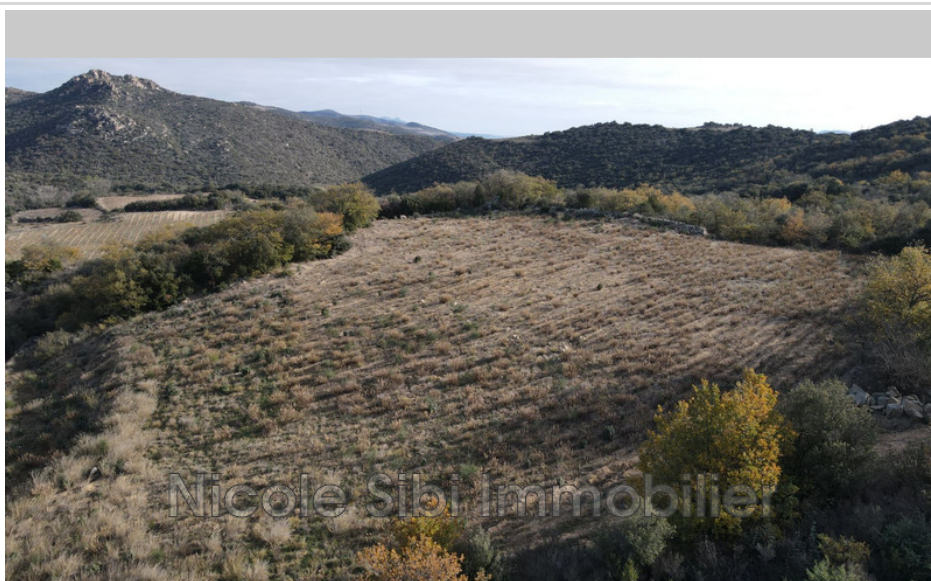

Amenities :

calm

Fees and charges :

8 200 € fees included

Farmland Lansac

beautiful setting for this leisure land of approximately 7190 m² composed of several levels, accessible by tarmac road (Electricity close to the land). Ref. : 891V182T - Mandat n°601