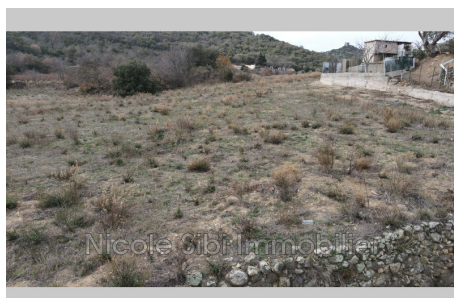

NICOLE SIBI IMMOBILIER - 32 Rue Principale - 66130 Corbère

153 avenue du Général de Gaulle - 66500 Prades

Tél: 04.68.80.30.62

sibi.nicole@orange.fr - Port: 06.09.01.94.96

sibi.stephane@orange.fr - Port: 06.04.13.51.52

RCS 752 554 964 Code NAF 6831 Z - SIRET 752 554 964 00029 tribunal de Perpignan -