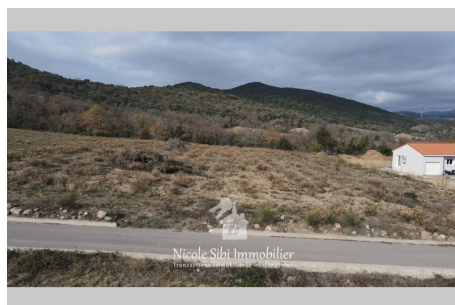

Nicole Sibi Immobilier - 32 Rue Principale, 66130 Corbère - Tél: 04.68.80.30.62

sibi.nicole@orange.fr - Port: 06.09.01.94.96

sibi.stephane@orange.fr - Port: 06.04.13.51.52

RCS 752 554 964 Code NAF 6831 Z - SIRET 752 554 964 00029 tribunal de Perpignan

Document non contractuel - Barème de prix disponible sur notre site internet