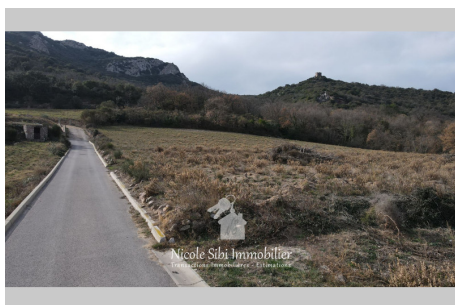

Nicole Sibi Immobilier - 32 Rue Principale, 66130 Corbère - Tél: 04.68.80.30.62

sibi.nicole@orange.fr - Port: 06.09.01.94.96

sibi.stephane@orange.fr - Port: 06.04.13.51.52

RCS 752 554 964 Code NAF 6831 Z - SIRET 752 554 964 00029 tribunal de Perpignan

Document non contractuel - Barème de prix disponible sur notre site internet