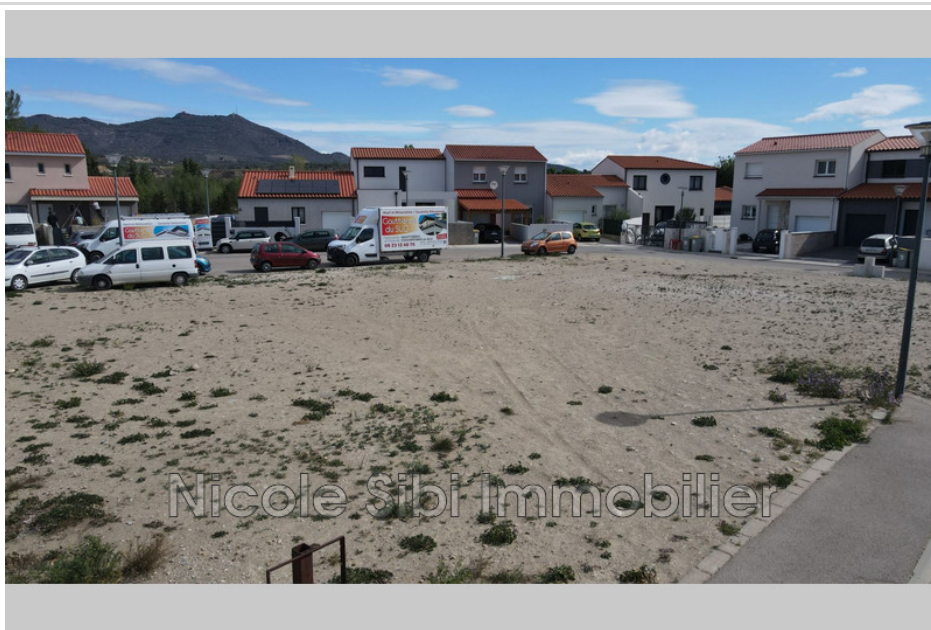

Exposition : Sud ouest

View : Citadine

Amenities :

calm, allotment, limited

Fees and charges :

123 000 € fees included

Land Millas

You Ref. : 891V204T - Mandat n°638